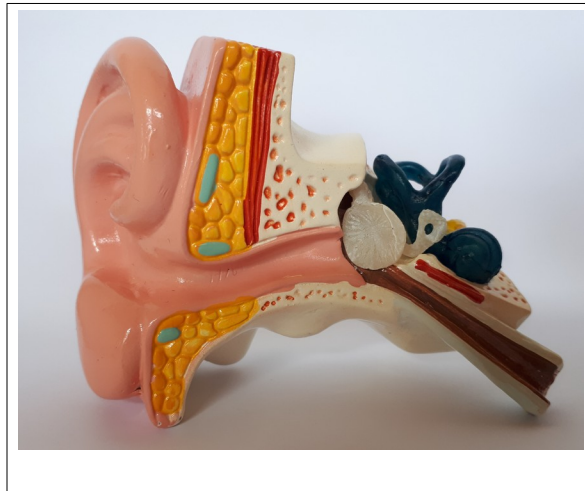

Ear anatomical model outer middle inner ear auditory system organs ear structure

The models are coming in 1:1 size

Prices are as follows:

Ear model: NZD 98

Postage: normal NZD 9,40 around three working days
 rural + NZD 4,80
 courier + NZD 2,00 around two working days